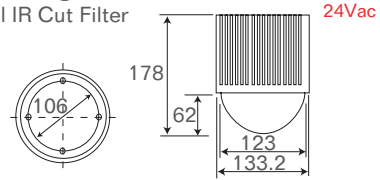

Option:

MZC-6118 **new**

- ◆ 1/4" 18x Indoor Speed Dome Camera
- ◆ Built-in Sony FCB-EX45 Series Zoom Camera
- ◆ 480TVL/ 1.0Lux@F1.4

MZC-IR6118DN **new**

- ◆ 1/4" 18x Indoor D/N Speed Dome Camera
- ◆ Built-in Sony FCB-EX480 Series Zoom Camera
- ◆ 480TVL/ 0.7Lux@F1.2
- ◆ Mechanical IR Cut Filter

MZC-IR6126DN **new**

- ◆ 1/4" 26x Indoor D/N Speed Dome Camera
- ◆ Built-in Sony FCB-EX980 Series Zoom Camera
- ◆ 480TVL/ 1.0Lux@F1.6
- ◆ Mechanical IR Cut Filter

Tol: ±0.5 Unit:mm

SPECIFICATIONS

	MZC-6118		MZC-IR6118DN		MZC-IR6126DN	
	PAL	NTSC	PAL	NTSC	PAL	NTSC
Image Sensor	1/4" Sony Super HAD CCD		1/4" Sony EXview HAD CCD		1/4" Sony EXview HAD CCD	
Number of Effective Pixels	440,000 Pixels	380,000 Pixels	440,000 Pixels	380,000 Pixels	440,000 Pixels	380,000 Pixels
Synchronizing System	Internal		Internal/External(V-Lock)			
Resolution	480 TVL					
Minimum Illumination	1.0 Lux@F1.4		0.7 Lux@F1.2		1.0 Lux@F1.6(50IRE)	
Video Output	1.0Vp-p					
Horizontal Resolution	More Than 480TVL					
Signal-to-Noise Ratio	≥ 50dB					
Electronic Shutter Speed Mode	1/1 ~ 1/10,000sec, 22 steps					
Iris	Auto					
Focus	Auto					
Lens	18x zoom f=4.1mm(wide)~73.8mm(tele),F1.4~F3.0				26x zoom f=3.5mm(wide)~91mm(tele),F1.6~F3.8	
Digital Zoom	12x (216x with Optical Zoom)				12x (312x with Optical Zoom)	
White Balance	Auto					
Black Light Compensation	ON/OFF					
Privacy Zone Masking	ON/OFF (6 Positions)				ON/OFF (24 Positions)	
Night Vision	N/A		IR cut filter removable and slow shutter on			
Panning Range	360° endless					
Panning Speed	0.5° ~240° /sec					
Tilt Range	0° ~100°					
Tilt Speed	0.5° ~120° /sec					
Communication	RS485					
Controls	Pan/Tilt, Lens, 128 preset positions					
Auto Pan	ON/OFF					
Auto Tracking Mode	2 cruising tracks					
Power Supply	AC 24V					
Operation Temperature	-10 °C~50 °C					
Dimensions	133.2(D) x 178(H)mm					
Weight	1.4Kg					